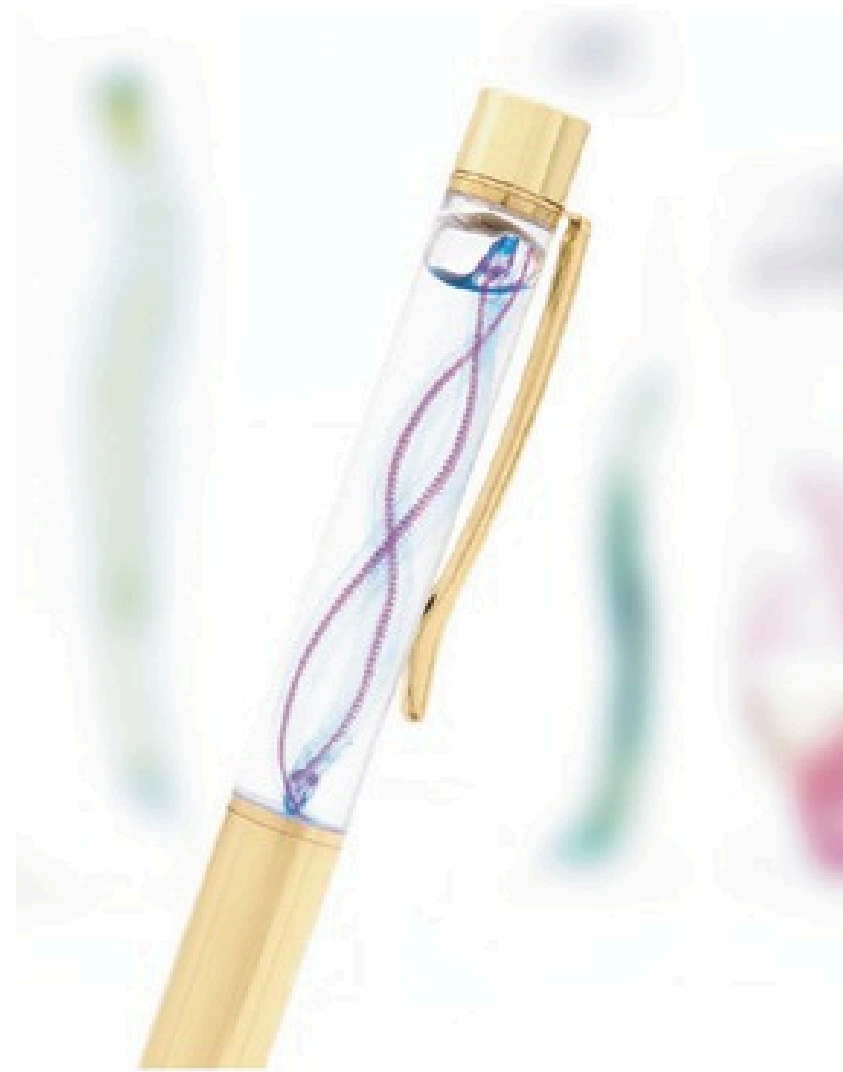

*Macrobarachium Nipponese*

# Giant Mottled Eel

Specimen size

38 - 42 mm

*Anguilla Marmorata*