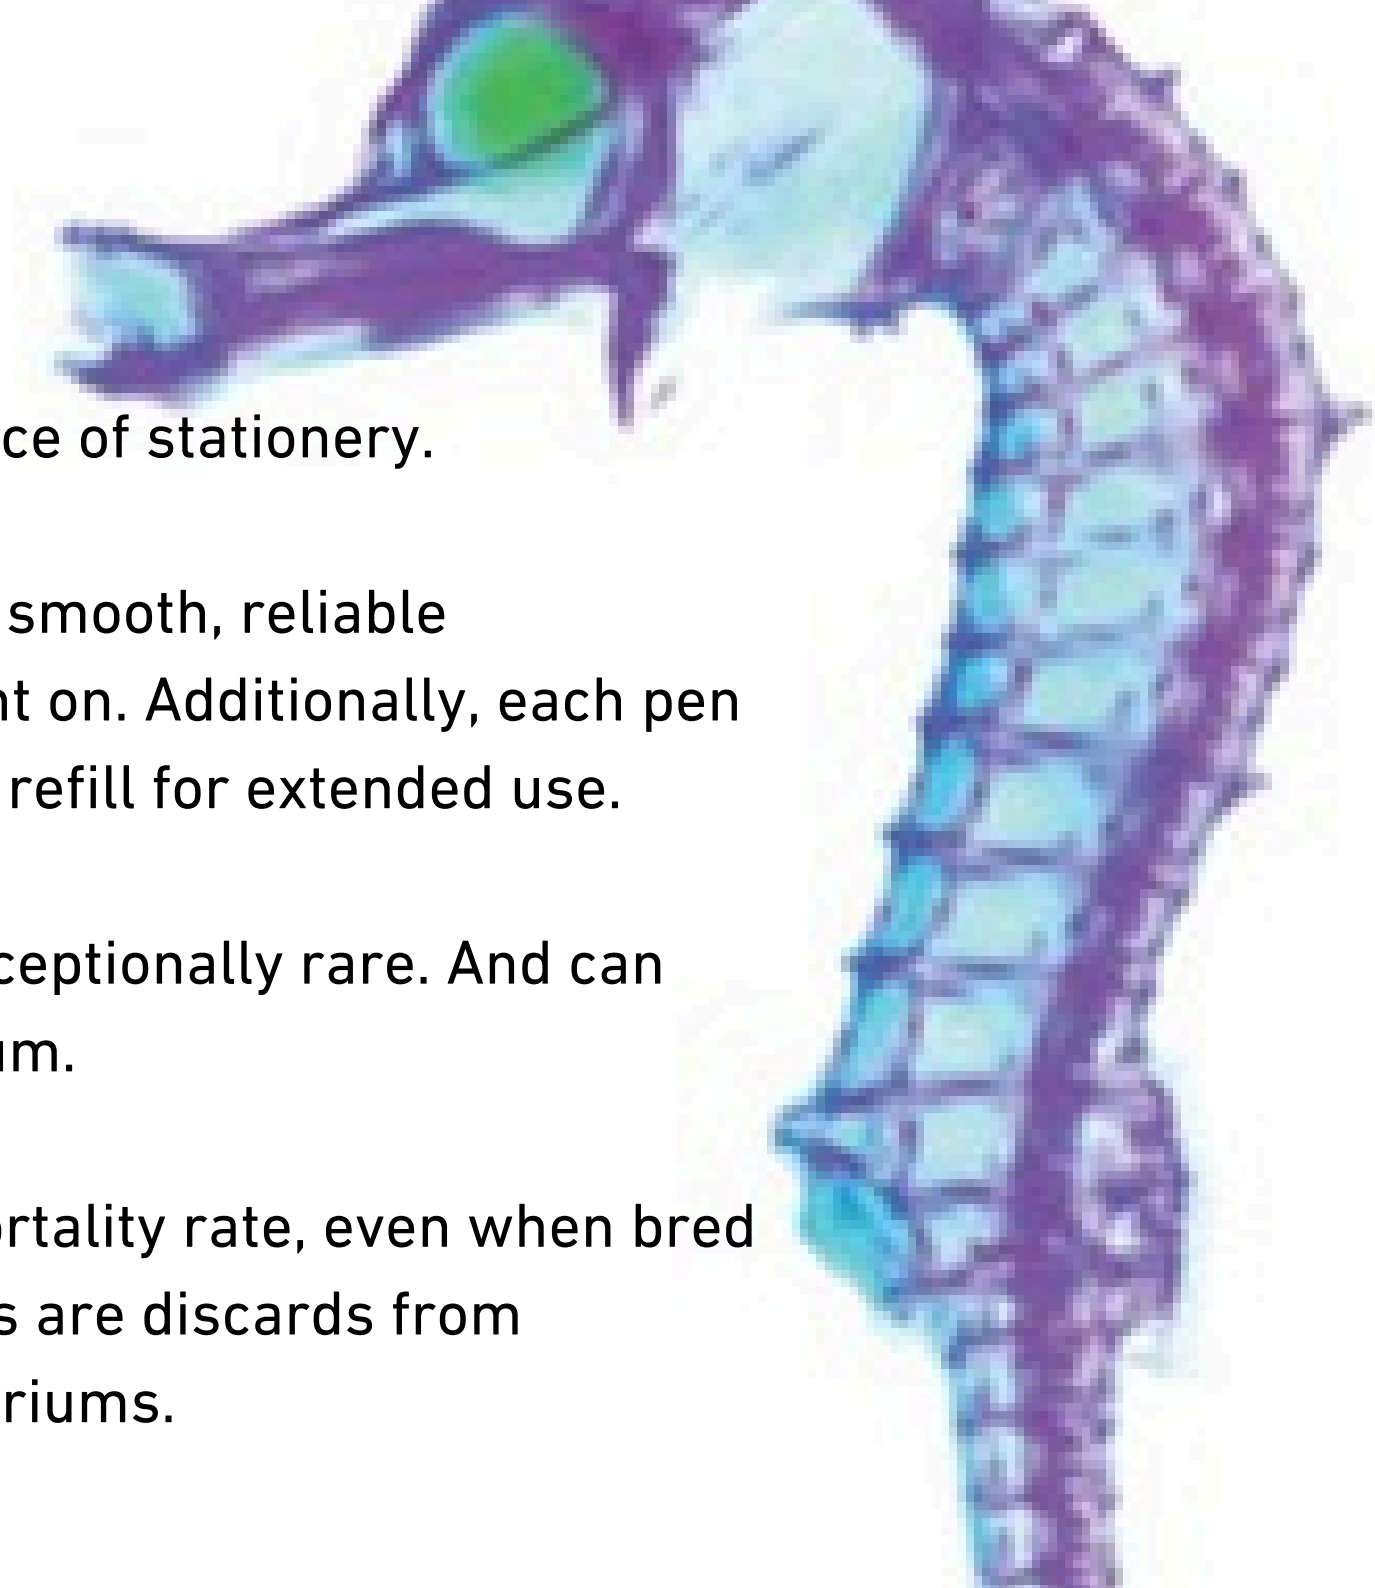

Pens

A great conversational piece of stationery.

Our ballpoint pens deliver smooth, reliable performance you can count on. Additionally, each pen includes a complimentary refill for extended use.

The seahorse pens are exceptionally rare. And can command a higher premium.

Seahorses have a high mortality rate, even when bred in captivity. Our specimens are discards from certified suppliers to aquariums.