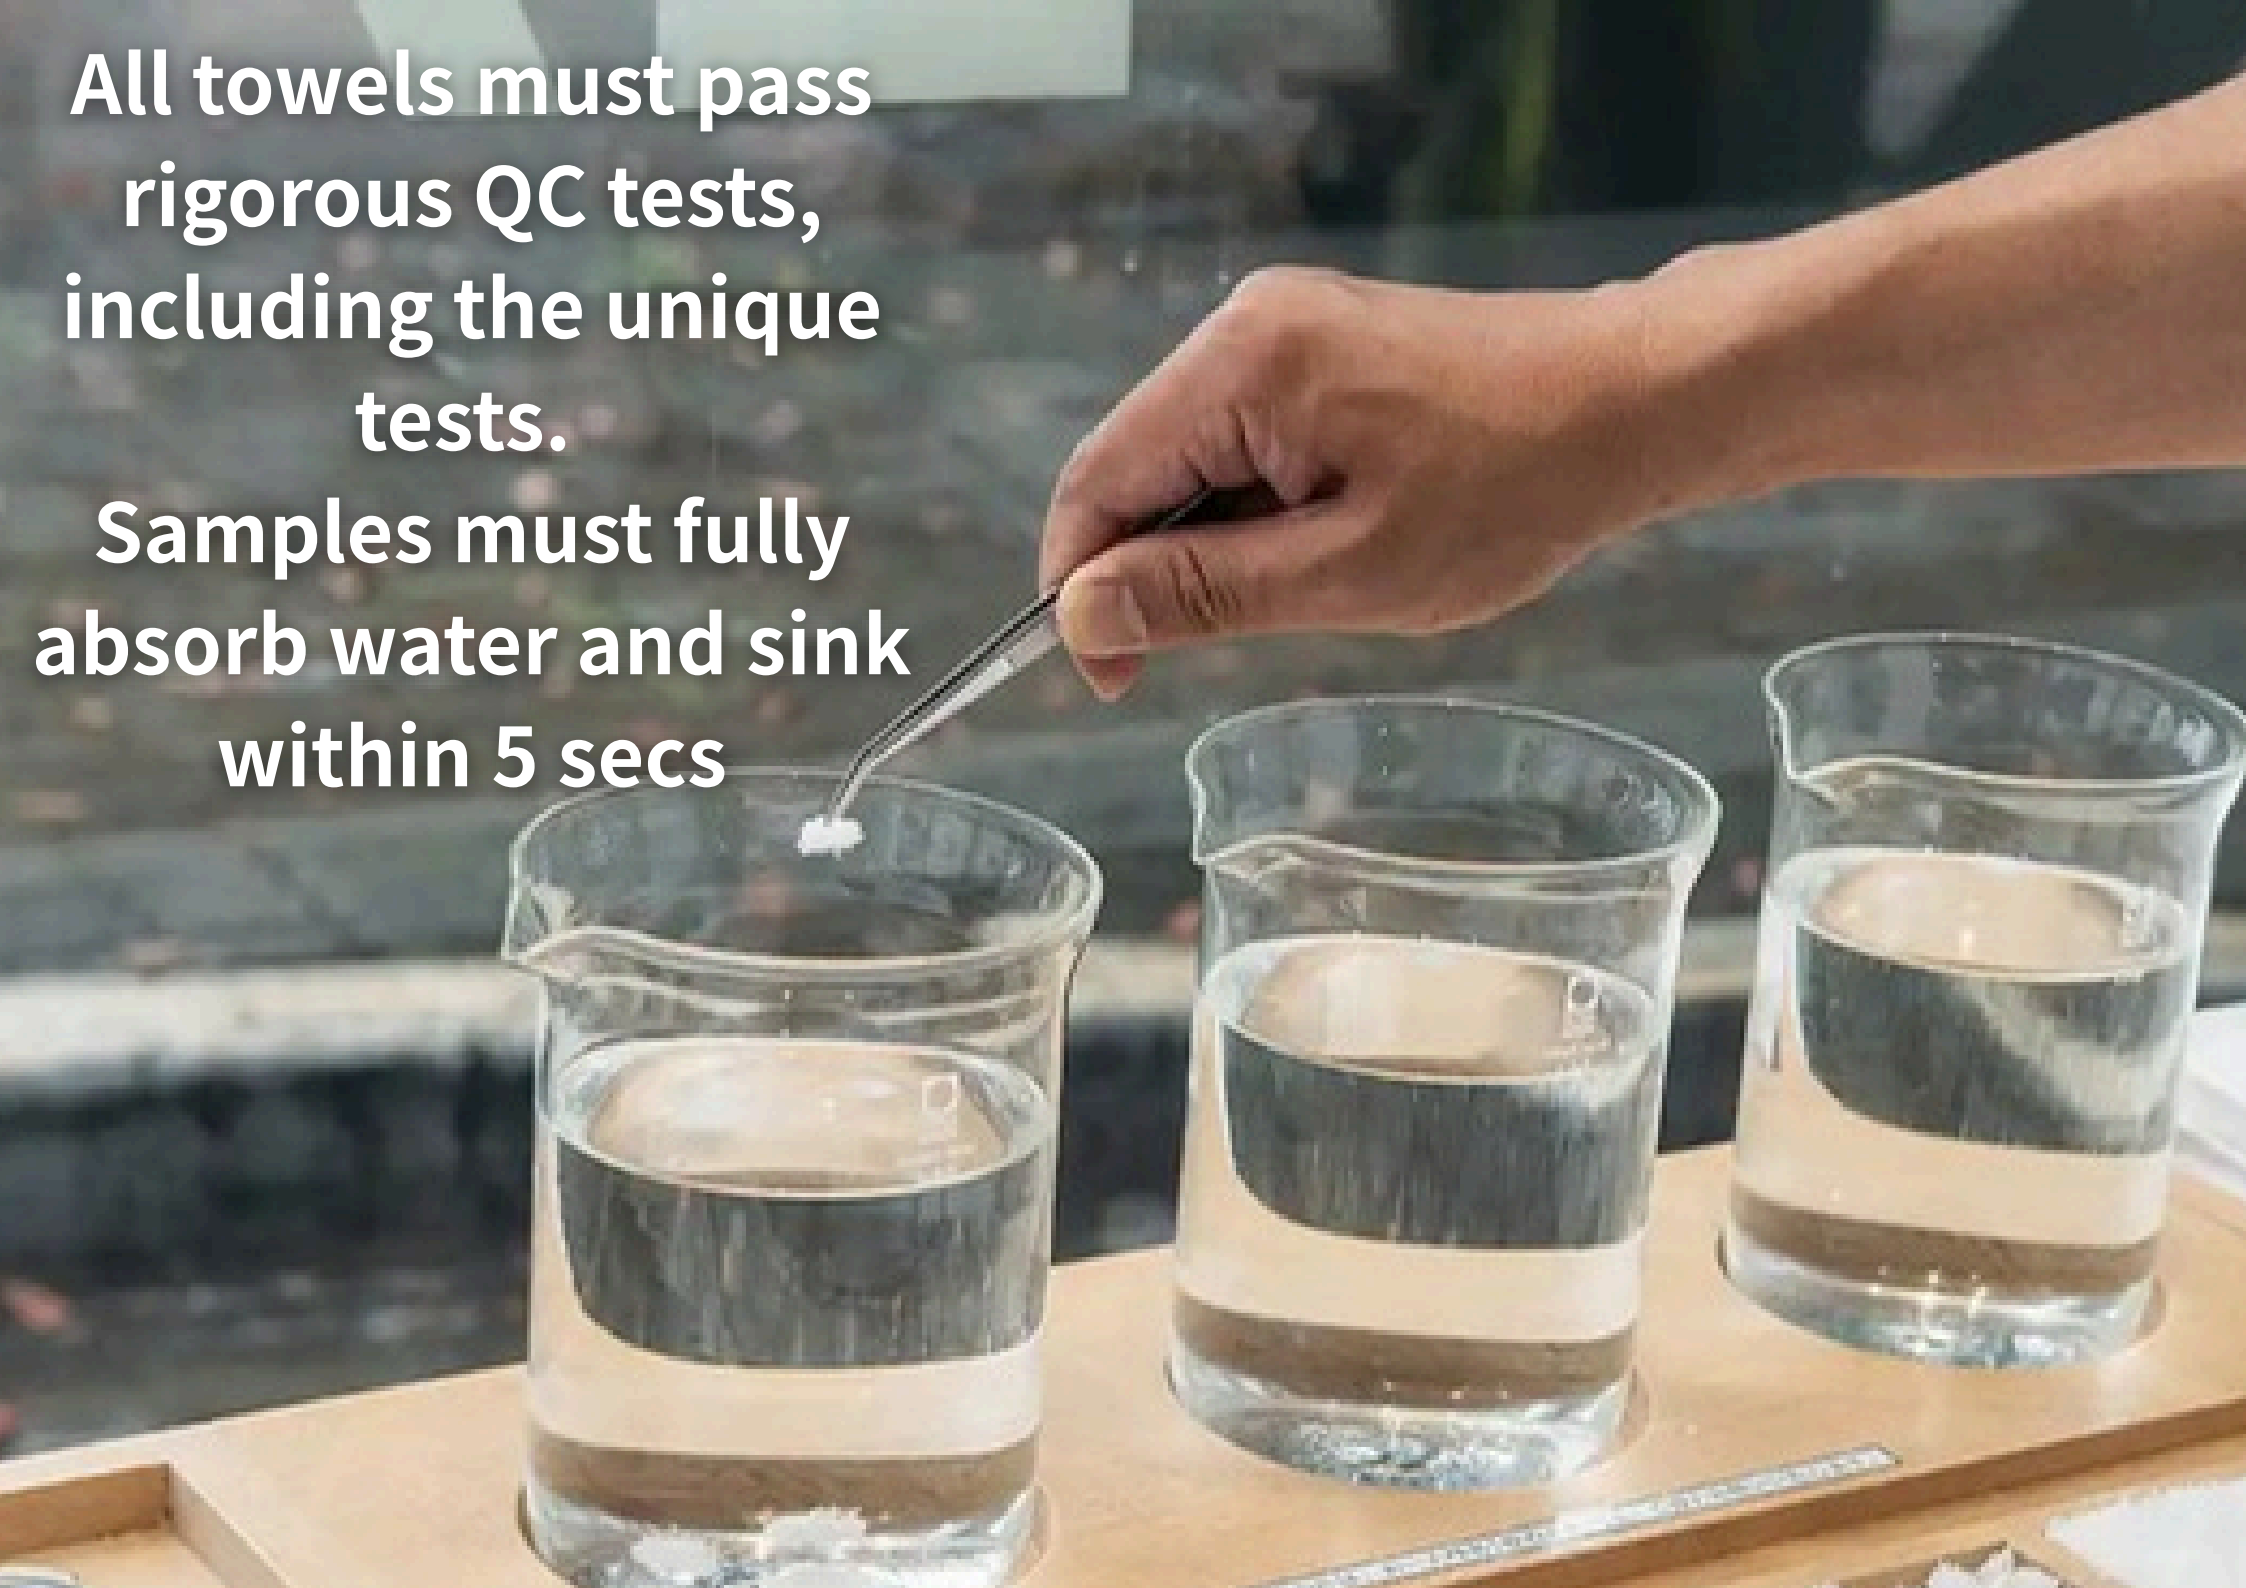

**All towels must pass
rigorous QC tests,
including the unique
tests.**

**Samples must fully
absorb water and sink
within 5 secs**